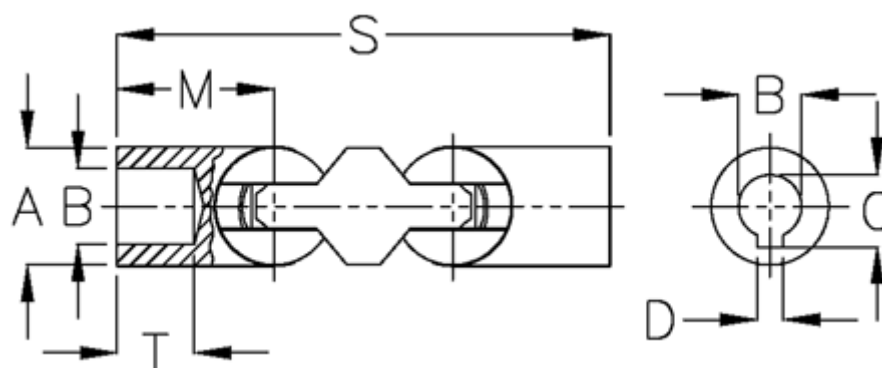

Article number: 07840303

Description: Ball joint, double 0.840.303
0.840.303

Measures

A	= 40
B H7	= 20
C	= 22.8
D	= 6
M	= 50.0
s	= 148
T	= 24